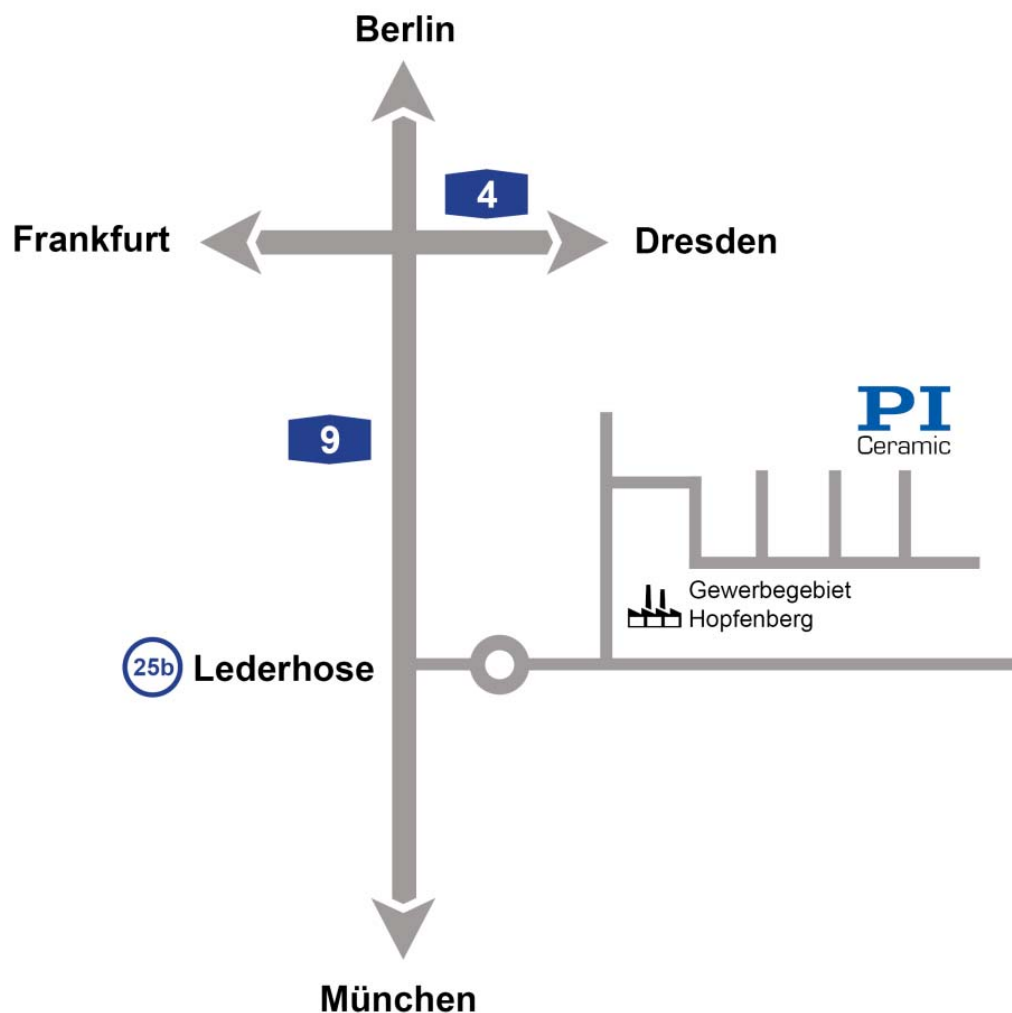

How To Find PI Ceramic GmbH

Lindenstrasse
07589 Lederhose
Germany

Tel. +49 36604 882-0
Fax +49 36604 882-4109
Email info@piceramic.com
www.piceramic.com

German freeway **A9**, exit **25b** Lederhose
Visitor parking is right in front of the PI Ceramic building.

Have a good trip!